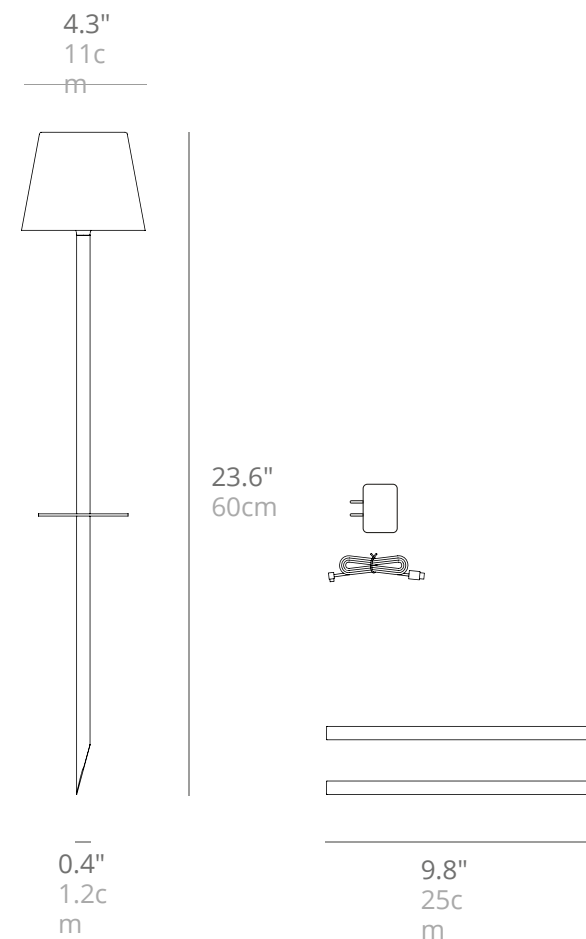

TECHNICAL DATA

LED DIMMER • 2.2W • 188lm
3000K • IP54 • CRI>80
100-240V • 50-60Hz • 5Vdc max 1A

Rechargeable and replaceable lithium battery pack
Battery lasts about 9 hours at full power
Rechargeable with a micro-USB cable
Charging time at 1A: 6 - 8 hours
Painted die-cast aluminium fixture
Polycarbonate diffuser
Suitable for indoor or outdoor use

The stability of the lamp is guaranteed only when using a maximum of three extensions
The head can be removed from the body of the lamp for easier recharging.

ACCESSORIES INCLUDED

Charger with a Micro-USB input
1 x Stem extension