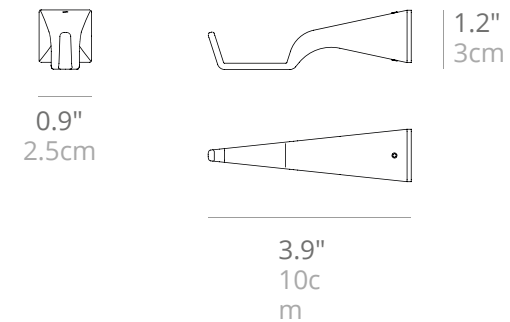

TECHNICAL DATA

Painted die-cast aluminium

LD0813B3
White