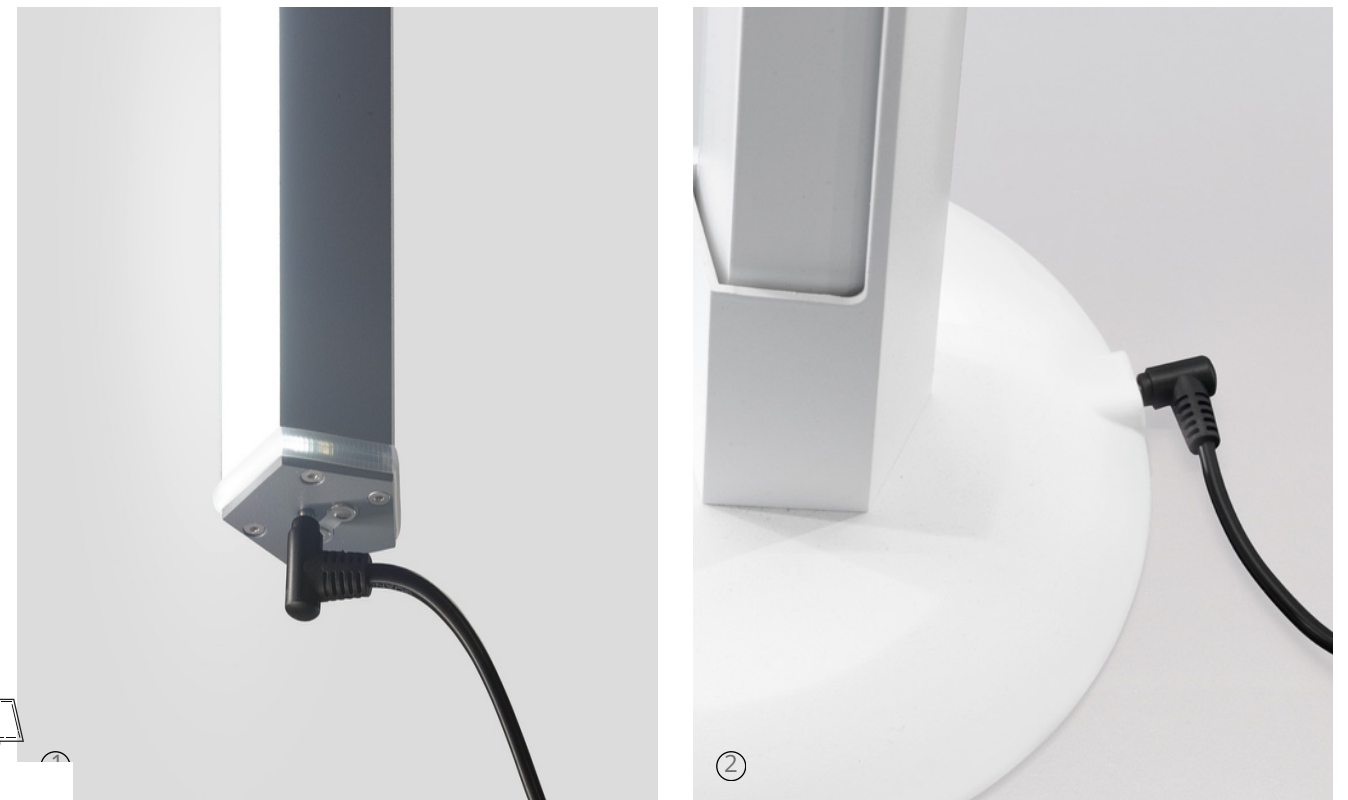

it must be purchased separately. The long-lasting battery of Pencil enable the use of just one battery charger to charge multiple lighting modules. It has a compact design, a cable with 3.5/1.3 connection and an interchangeable plug suitable for EU / USA standards; dual voltage 100/240V.

TECHNICAL DATA

47.5W • 100-240V • 50-60Hz
19Vdc max 2,5A

Charger with a 3.5/1.3 connector

Interchangeable plug suitable for EU / USA standards

LD0800CS

Pencil Docking & Charging Station

A dual-function accessory: it is mainly used as a docking station, turning Pencil (page 146) into a floor or table lamp. Connected to the battery charger (page 150), it becomes a contact charging base for the lighting module.

The lighting module can be used in its fixed housing, or detached and carried from one place to another.

The docking station will only charge the lamp if it's connected to the charger.

TECHNICAL DATA

19Vdc max 2,5A