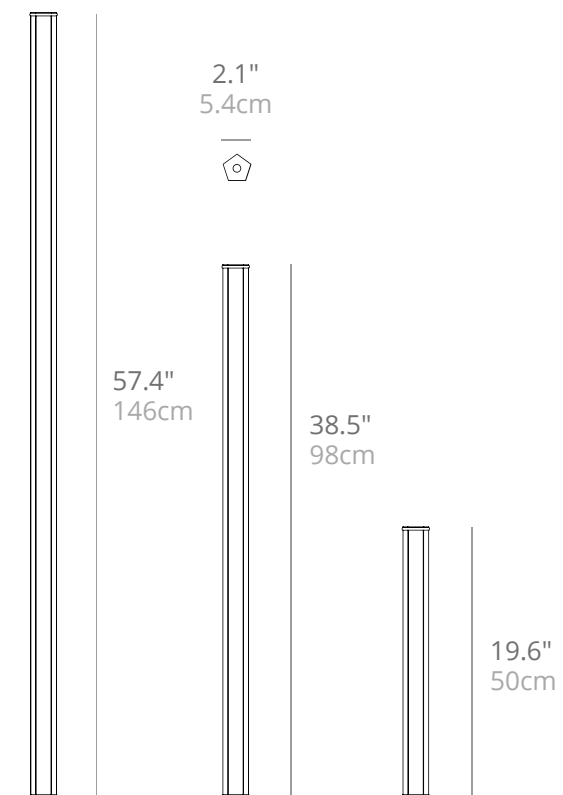

not included

Rechargeable and replaceable lithium battery pack
Battery lasts 8 - 58 hours, depending on the luminous flux setting
Rechargeable with a 3.5/1.3 connector, or by contact (when used with the charging base)
Recharging times at 3.16A: 6/9/12 h (for small/ medium/ large size respectively)
PPainted extruded aluminium fixture
Suitable for indoor or outdoor use
Impact resistant (IK07) and salt spray resistant (1500 hours)
With accessories, the lighting module can become a floor, table, wall and pendant lamp
Charger with a 3.5/1.3 connector must be purchased separately