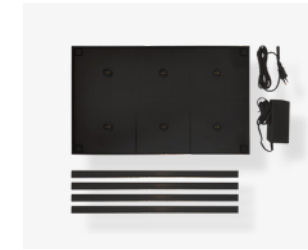

LD0870RP
Multi-contact charging base 6pcs (Olivia, Olivia mini, Ofelia)