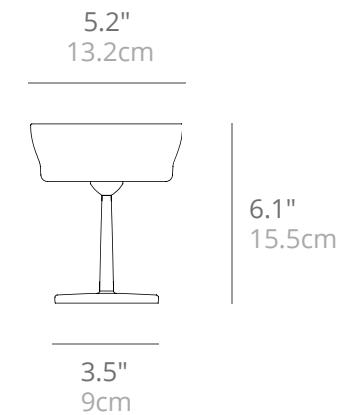

TECHNICAL DATA