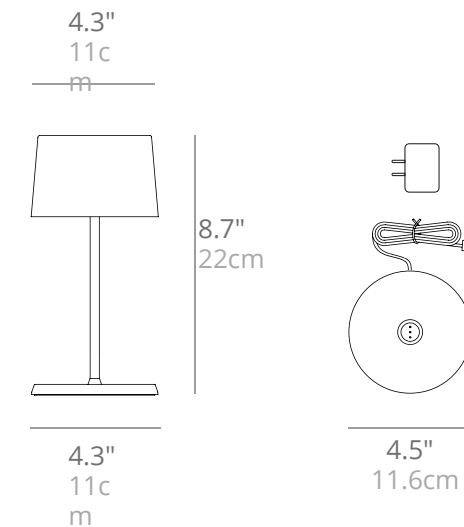

TECHNICAL DATA

LED DIMMER • 2.2W • 144-150lm
3000K • IP54 • CRI>80
100-240V • 50-60Hz • 5Vdc max 1A

Rechargeable and replaceable lithium battery pack
Battery lasts about 9 hours at full power
Charging time at 1A: 6 - 8 hours
Painted die-cast aluminium fixture
Polycarbonate diffuser
Suitable for indoor or outdoor use