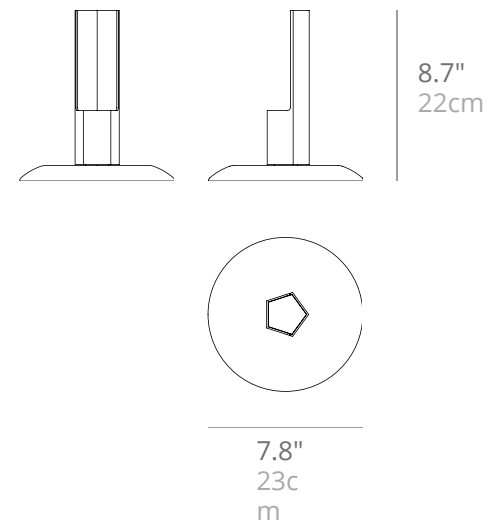

Pencil Rotating Docking Station

This docking station that turns Pencil into a floor lamp or table lamp.

In contrast to the docking station (code LD0810B/R/G3), this accessory keeps the lighting module perpendicular to the supporting surface and allows it to rotate 360° on the longitudinal axis, in both directions. Depending on the angle, the lighting module can produce direct or indirect light.

The lighting module can also be used in its fixed housing, or detached and carried from one place to another.

This docking station does not provide a charging function.

TECHNICAL DATA

Painted aluminum fixture

This docking station does not charge the lamp