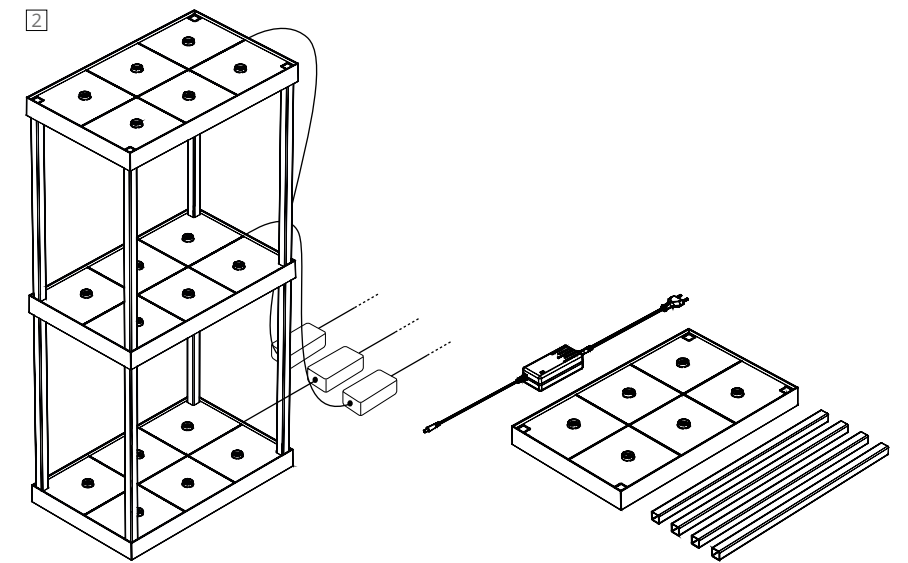

Multi-contact charging base (Poldina, Pina, Swap, Home, Dama, Olimpia) 6pcs

35W
INPUT: AC 220-240V | 50-60Hz OUTPUT: 5Vdc - 5A (6 pcs.)

Modular multi-contact (max 6 pcs.) charging base: they can be connected in sequence to simultaneously charge multiple set of lamps. Particularly suitable for professional use.

Multi-contact charging base (Poldina micro) 12pcs

35W
INPUT: AC 100-240V | 50-60Hz OUTPUT: 5Vdc - 5A (6 pcs.)

Modular multi-contact (max 12 pcs.) charging base: they can be connected in sequence to simultaneously charge multiple set of lamps. Particularly suitable for professional use.

Multi-contact charging base (Olivia, Ofelia) 6pcs

45W
INPUT: AC 100-240V | 50-60Hz OUTPUT: 9Vdc

Modular multi-contact (max 6 pcs.) charging base: they can be stacked (up to max 3 levels) to simultaneously charge multiple set of lamps. Particularly suitable for professional use.

Multi-socket usb charger 8pcs

40W
INPUT: AC 100-240V | 50-60Hz OUTPUT: 5Vdc - max 8A (8 pcs.)

USB multi-socket charger (8 x USB-A). Can charge of up to 8 devices simultaneously. A graphic display shows the level of the batteries being charged. Particularly suitable for professional use.