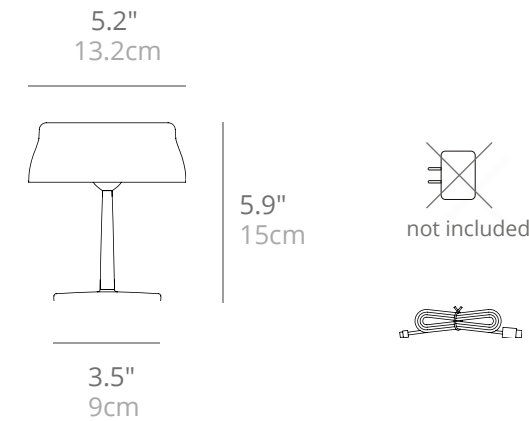

Rechargeable with a USB-C cable

Charging time at 2A: 5 hours

Anodized aluminium fixture

Prismatic polycarbonate diffuser

Suitable for indoor or outdoor use

Impact resistant (IK07) and salt spray resistant (1500 hours)