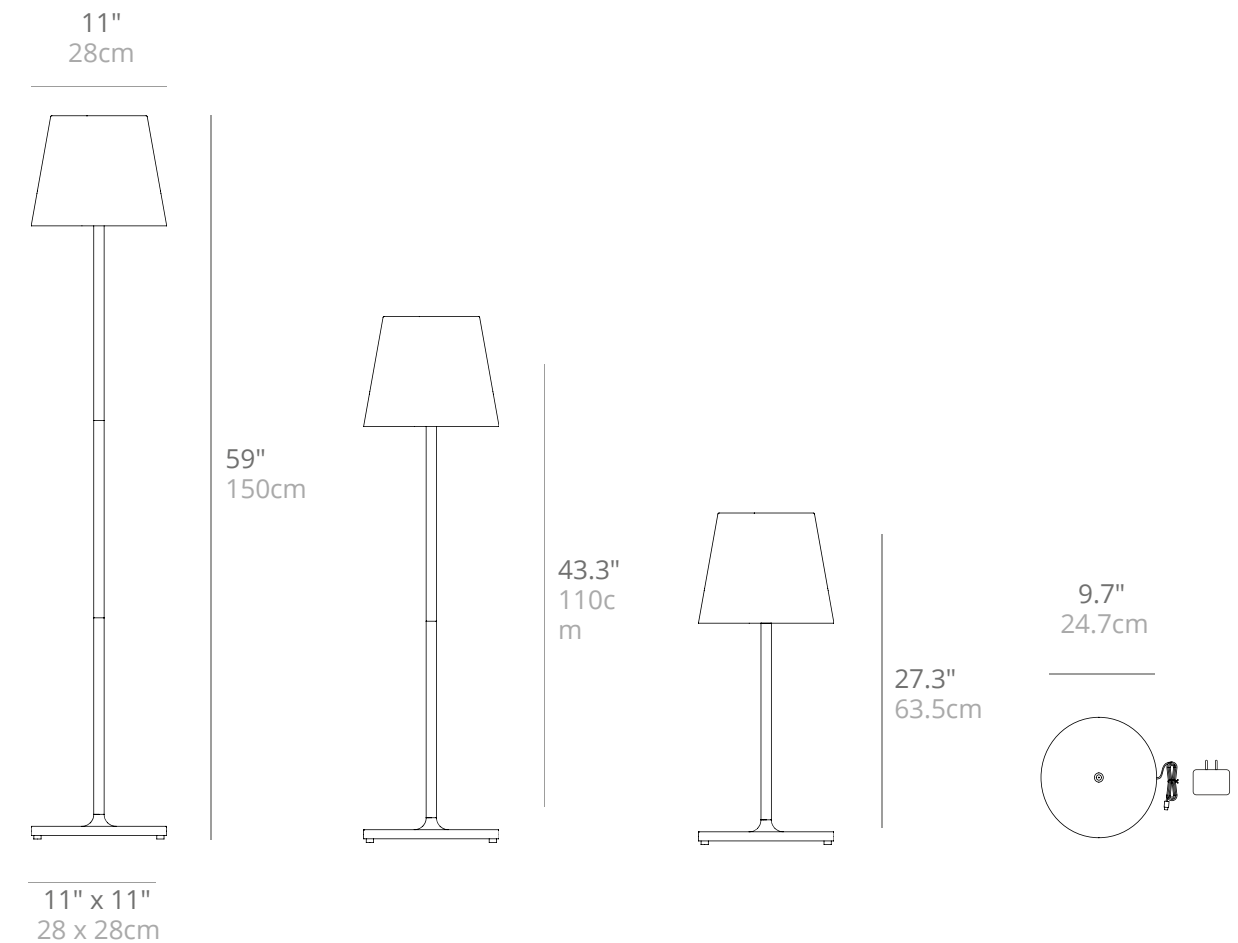

ACCESSORIES INCLUDED

Contact charging
base 3-rod kit