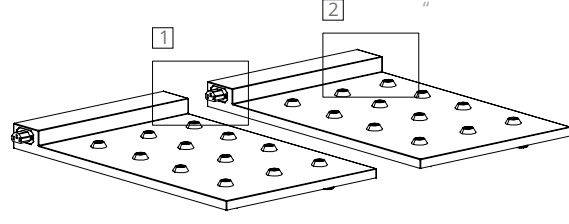

Modular up to 50pcs