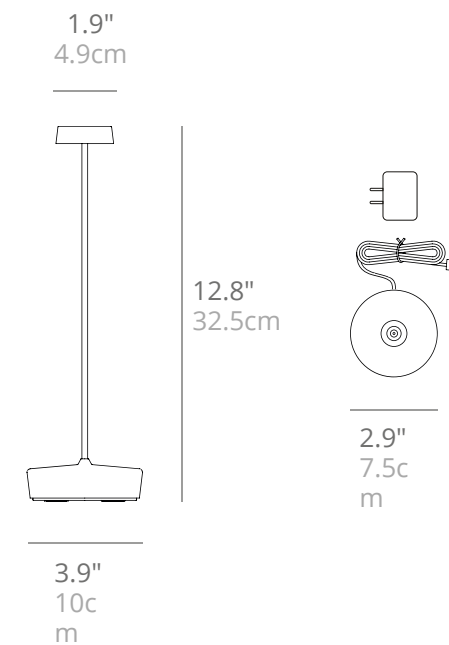

ACCESSORIES INCLUDED

Contact charging base