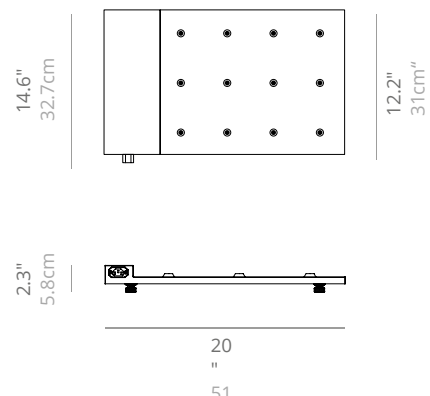

Multi-contact charging base (Poldina micro) 12pcs

35W
INPUT: AC 100-240V | 50-60Hz OUTPUT: 5Vdc - 5A (6 pcs.)

Modular multi-contact (max 12 pcs.) charging base: they can be connected in sequence to simultaneously charge multiple set of lamps. Particularly suitable for professional use.