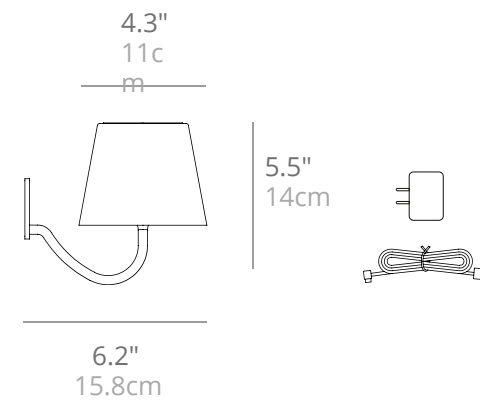

ACCESSORIES INCLUDED

Charger with a Micro-USB input