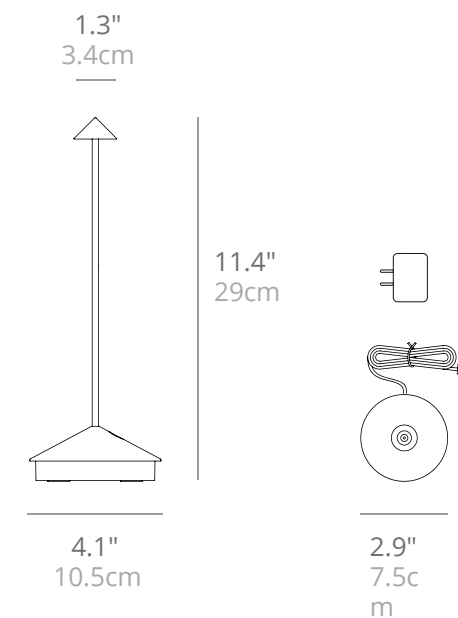

TECHNICAL DATA

LED DIMMER • 2.2W • 185lm
2700K • IP54 • CRI>80
100-240V • 50-60Hz • 5Vdc max 1A

Rechargeable and replaceable lithium battery pack
Battery lasts about 12 hours at full power
Charging time at 1A: 6 - 8 hours
Painted die-cast aluminium fixture
Polycarbonate diffuser
Suitable for indoor or outdoor use