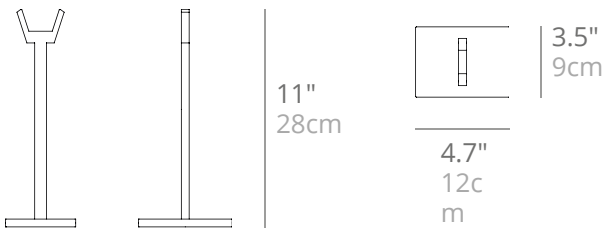

TECHNICAL DATA

Transparent PMMA structure

LD081400
Transparent

Pencil Horizontal Wall Brackets

Horizontal Wall Brackets turn Pencil into a horizontal wall lamp. Depending on the position where it is placed on supporting fixtures, the lighting module produces direct or indirect light.