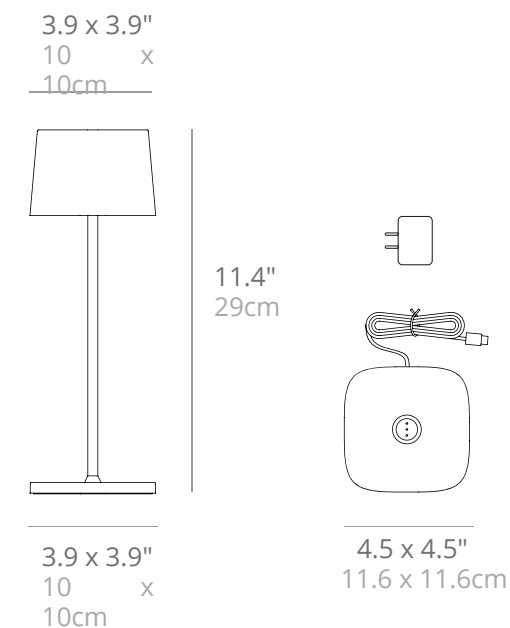

TECHNICAL DATA

LED DIMMER • 2.2W • 144-150lm
3000K • IP54 • CRI>80
100-240V • 50-60Hz • 5Vdc max 1A

Rechargeable and replaceable lithium battery pack
Battery lasts about 9 hours at full power
Charging time at 1A: 6 - 8 hours
Painted die-cast aluminium fixture
Polycarbonate diffuser
Suitable for indoor or outdoor use