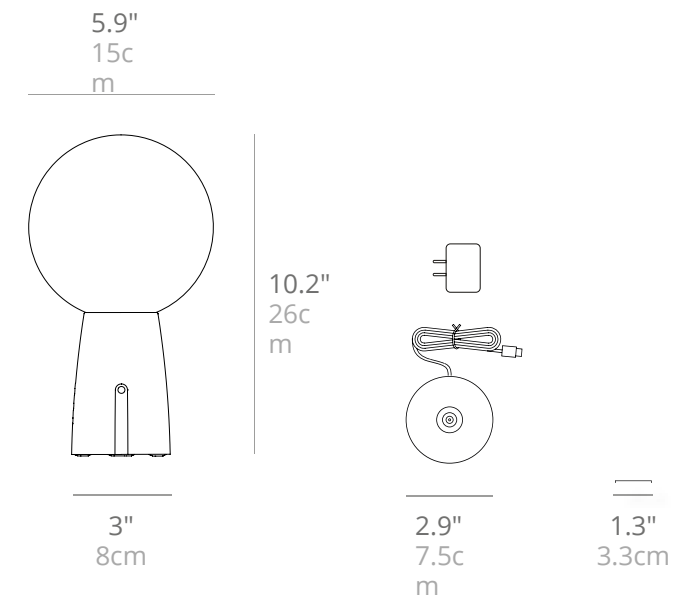

ACCESSORIES INCLUDED

Contact charging base