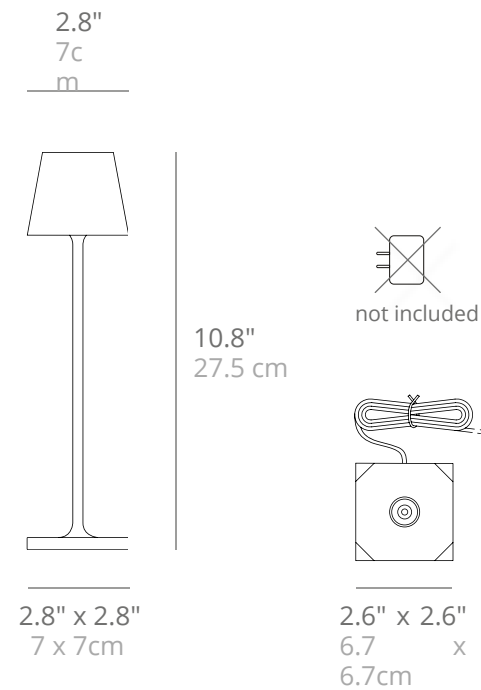

TECHNICAL DATA

LED DIMMER • 1.8W • 124-128lm
2200-2700K • IP65 • CRI>80
100-240V • 50-60Hz • 5Vdc max 1A

Rechargeable and replaceable lithium battery pack
Battery lasts about 7 - 8 hours at full power
Charging time at 1A: 3 - 4 hours
Die-cast aluminium fixture
Polycarbonate diffuser
Painted models are suitable for indoor or outdoor use
Salt spray resistant (500 hours)