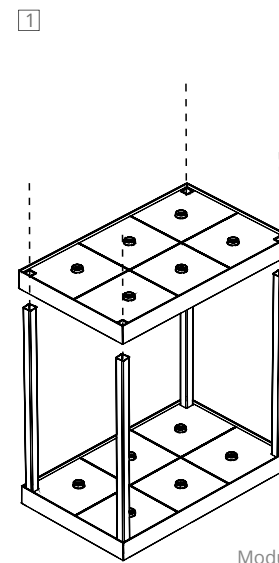

→ LD0870RP

Modular up to 3 levels