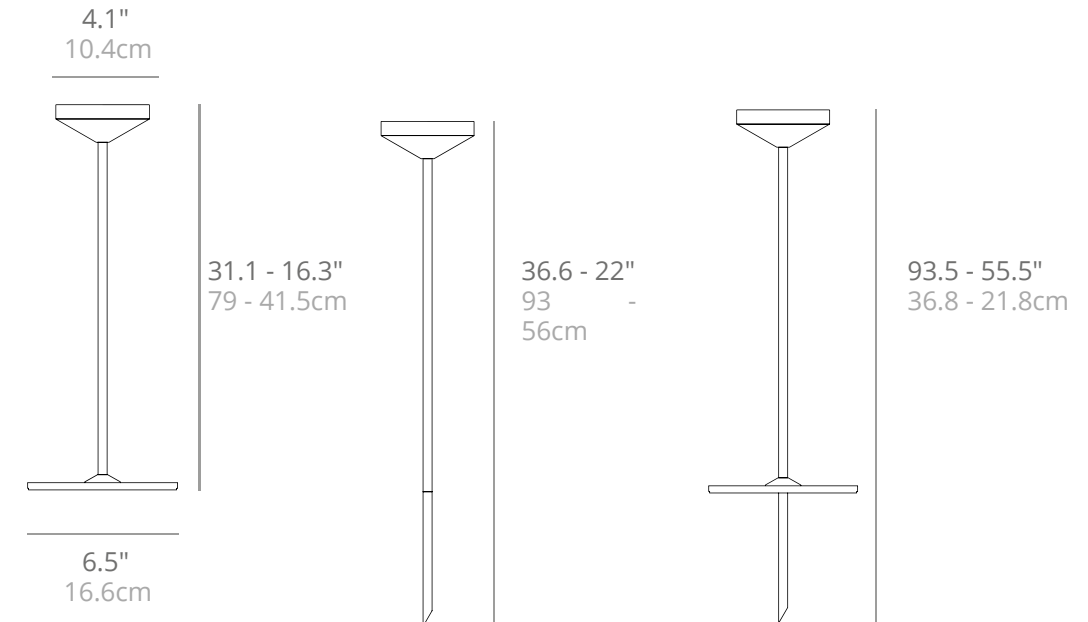

TECHNICAL DATA

Painted aluminium fixture