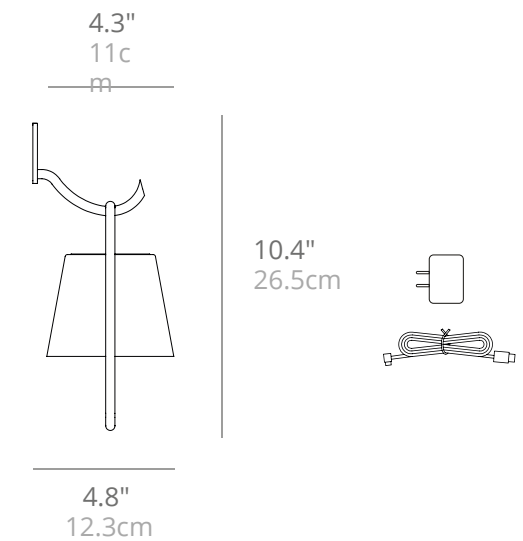

ACCESSORIES INCLUDED

Charger with a Micro-USB input