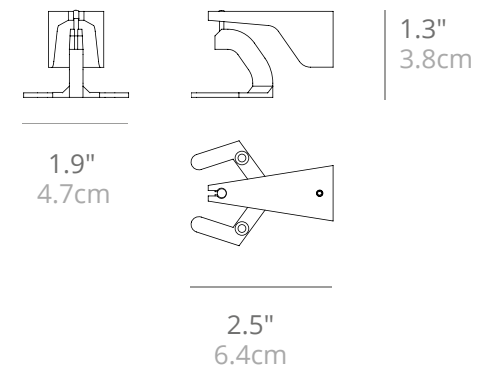

TECHNICAL DATA