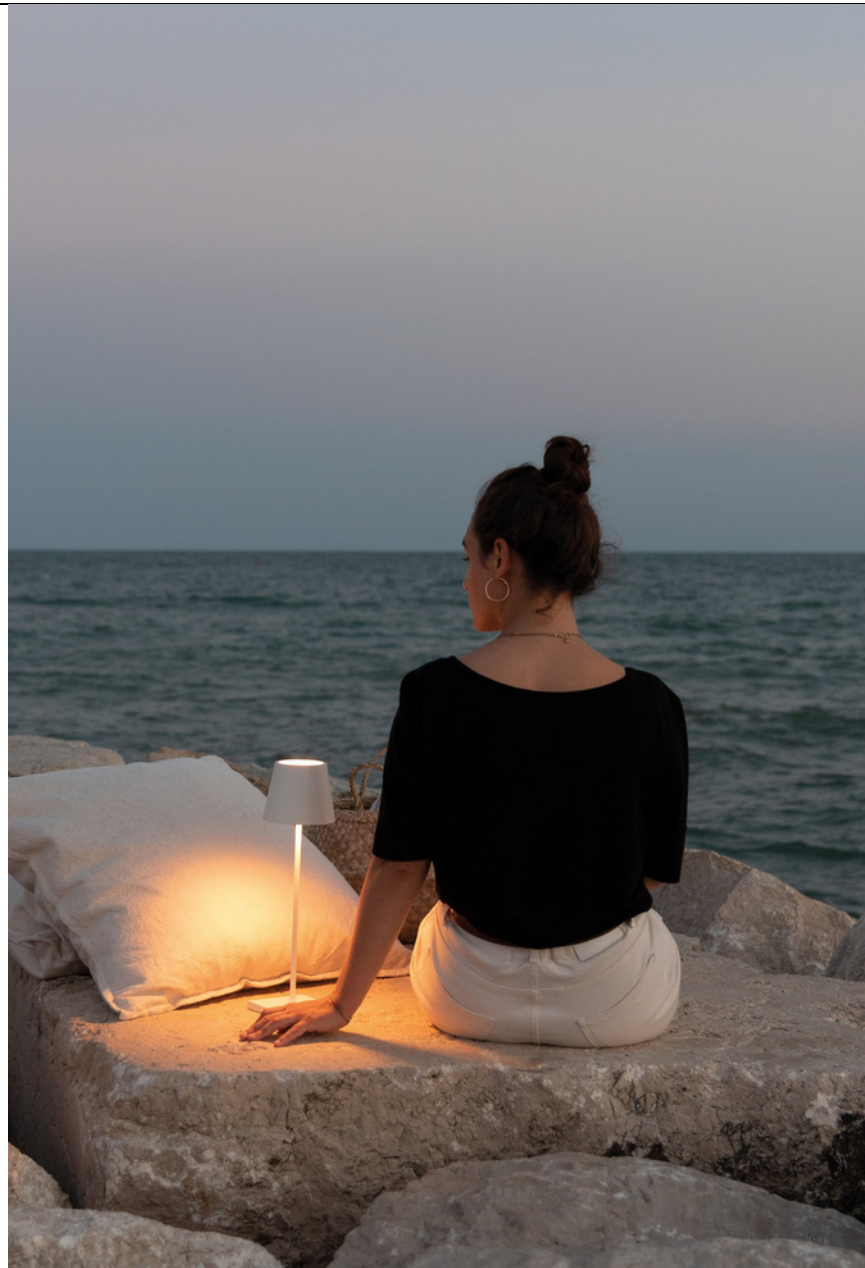

LD0320S3
Sand

LD0320BFO
Gold Leaf

LD0320BFA
Silver Leaf

LD0320RFR
Copper Leaf

LD0320O4
Glossy Gold

LD0320C4
Glossy Chrome

Poldina Micro

Poldina Micro is a battery-operated portable and rechargeable table lamp. It is equipped with contact charging base, dimmer touch control and light color temperature selection function, 2200K, 2700K or 3000K (dynamic white).