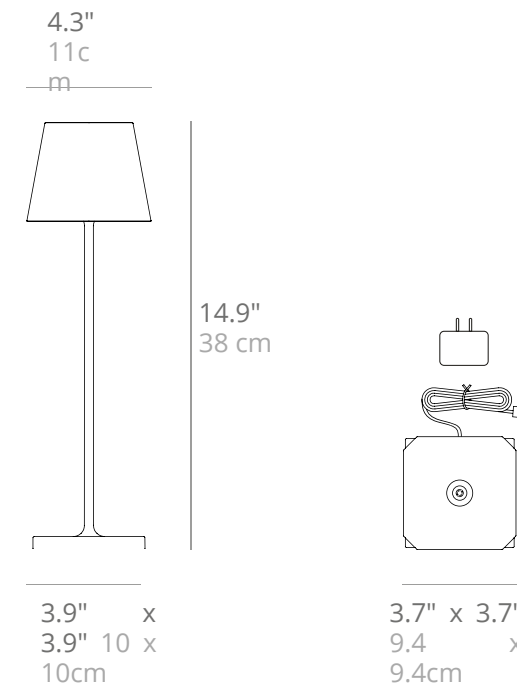

TECHNICAL DATA

LED DIMMER • 2.2W • 192-200lm
2700-3000K • IP65 • CRI>80
100-240V • 50-60Hz • 5Vdc max 1A

Rechargeable and replaceable lithium battery pack
Battery lasts about 9 hours at full power
Charging time at 1A: 6 - 7 hours
Ceramic shade handmade in Italy
Polycarbonate diffuser
Cover can also be purchased separately