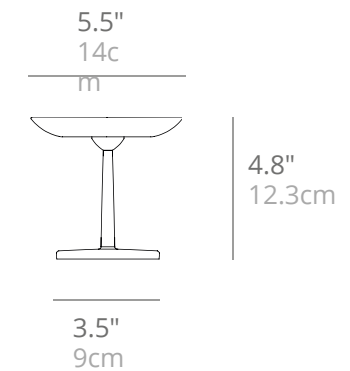

Anodized aluminium fixture
Magnetic serving accessory in borosilicate glass
Salt spray resistant (1500 hours)

LD0700O3
Gold

LD0700R3
Copper

LD0700V3
Green