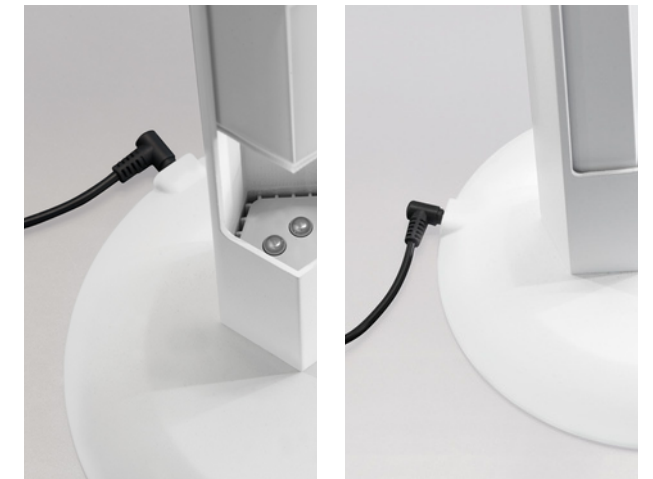

LD0810B3
White