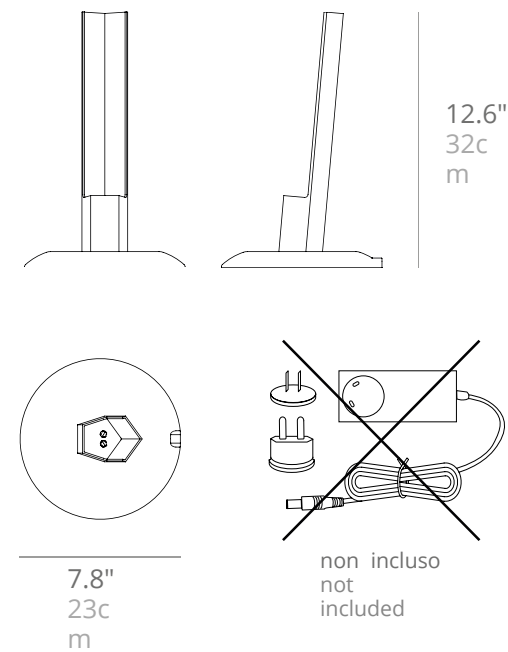

LD0810B3
White