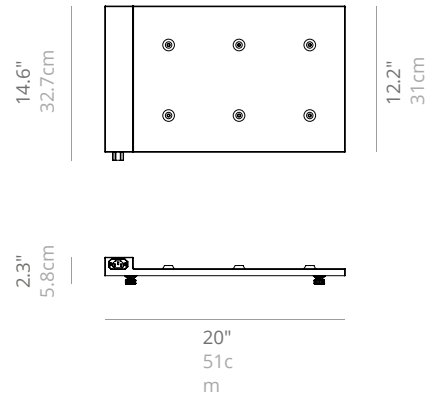

Multi-contact charging base (Poldina, Pina, Swap, Home, Dama, Olimpia) 6pcs

35W
INPUT: AC 220-240V | 50-60Hz OUTPUT: 5Vdc - 5A (6 pcs.)

Modular multi-contact (max 6 pcs.) charging base: they can be connected in sequence to simultaneously charge multiple set of lamps. Particularly suitable for professional use.