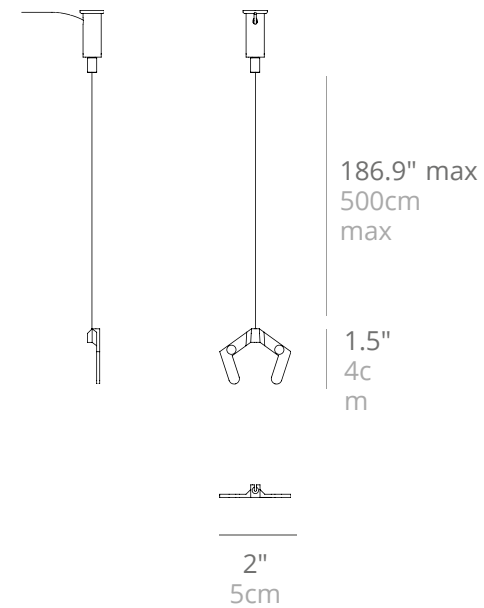

TECHNICAL DATA

Painted die-cast aluminium elements with chromed details

LD0812B3
White

LD0812R3
Rust

LD0812G3
Dark Grey