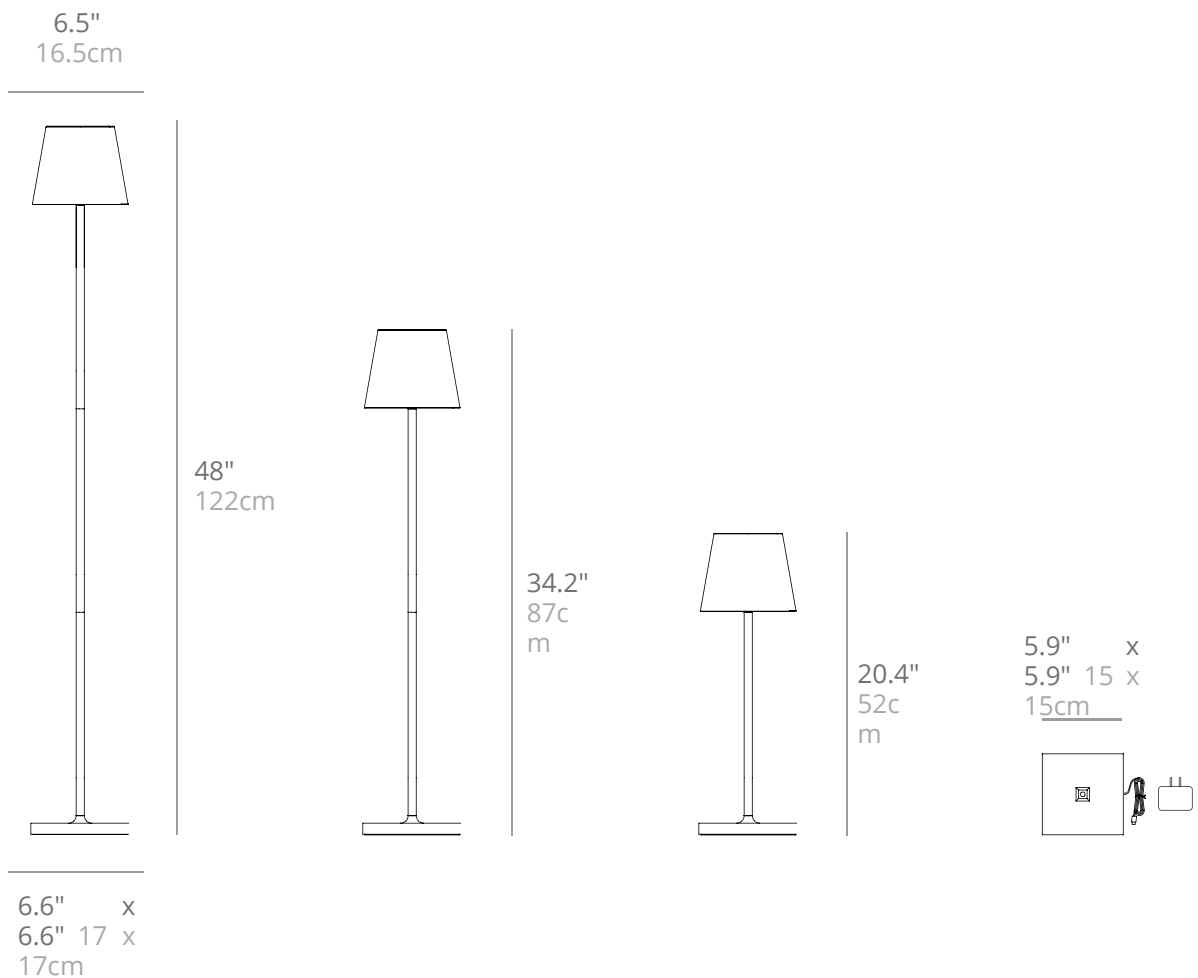

ACCESSORIES INCLUDED

Contact charging base
3-rod kit