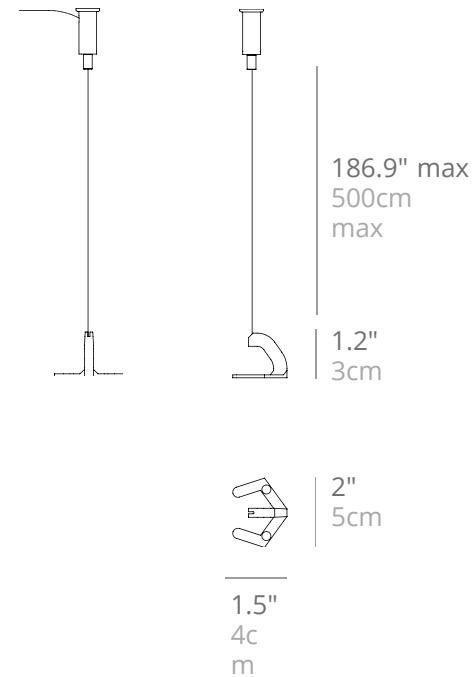

TECHNICAL DATA