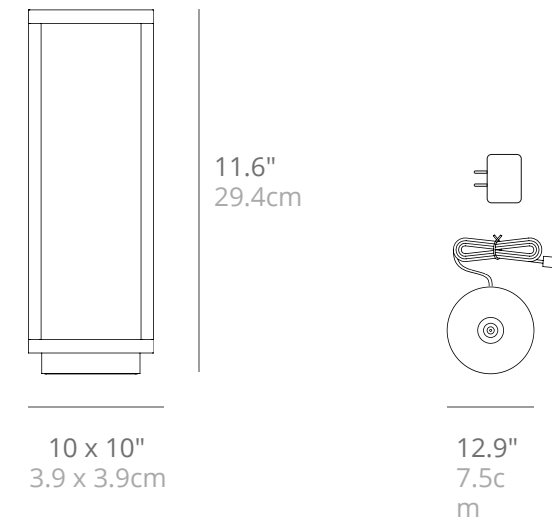

ACCESSORIES INCLUDED

Contact charging base