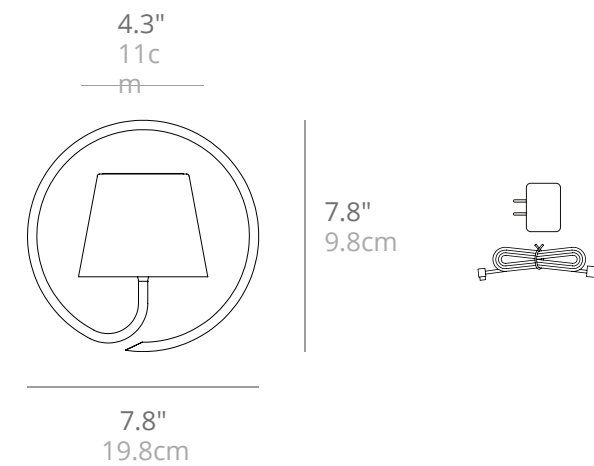

ACCESSORIES INCLUDED

Charger with a Micro-USB input