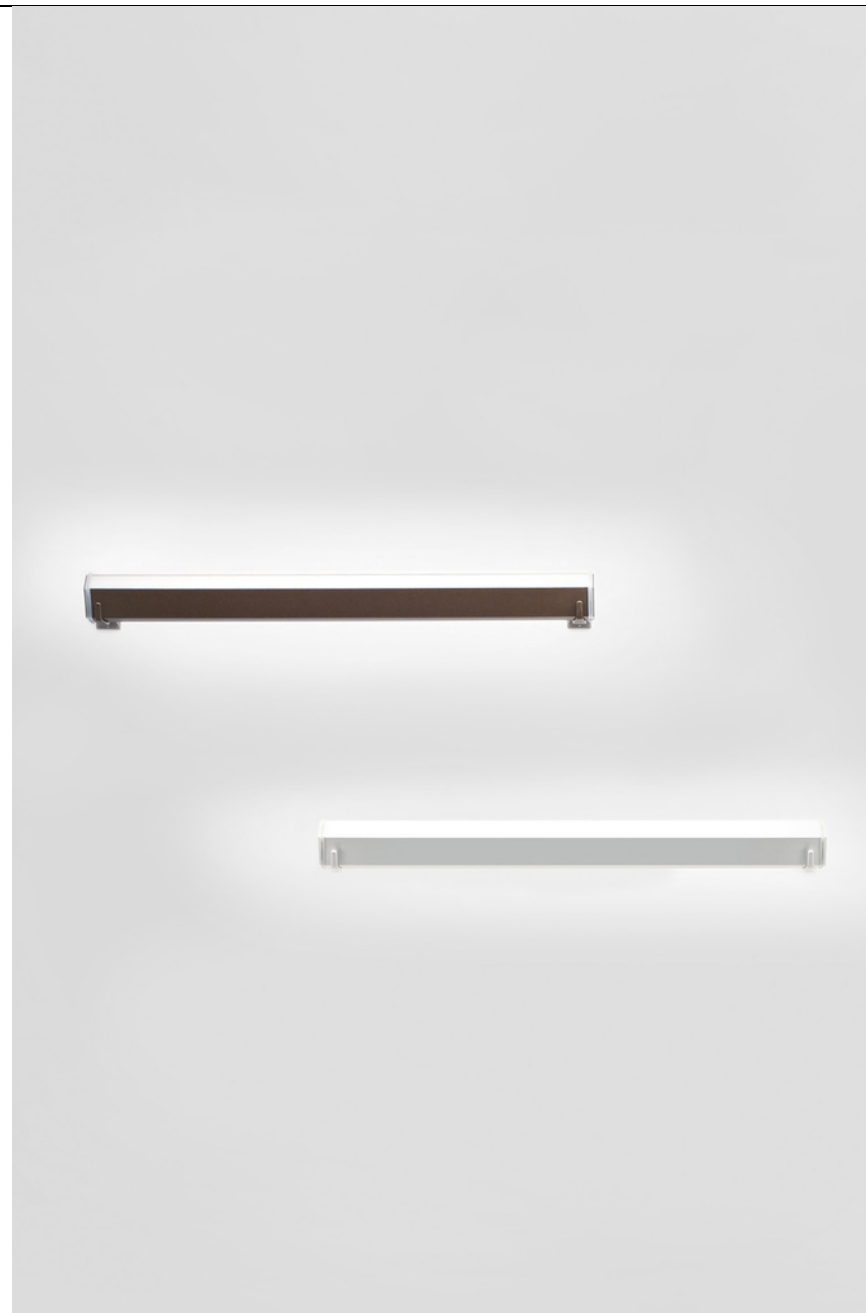

TECHNICAL DATA

Transparent PMMA structure

LD081400
Transparent

Pencil Horizontal Wall Brackets

Horizontal Wall Brackets turn Pencil into a horizontal wall lamp. Depending on the position where it is placed on supporting fixtures, the lighting module produces direct or indirect light.