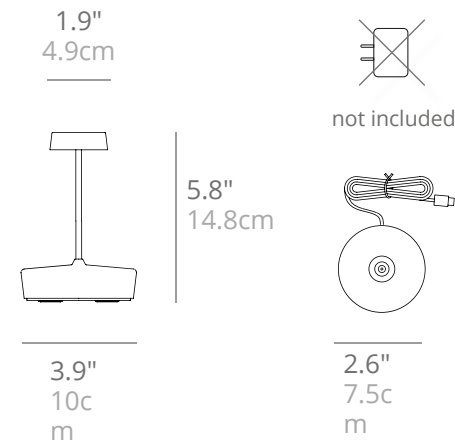

LD10201
Black

LD10201
3 Amber

LD10201

LD10201
4 Blue

Swap Mini

Swap mini is a battery-operated, portable and rechargeable table lamp. It has a contact charging base and dimmer touch control.

TECHNICAL DATA

LED DIMMER • 2.2W • 185lm
2700K • IP54 • CRI>80
100-240V • 50-60Hz • 5Vdc max 1A

Ø 4,9 cm
Ø 1,9"

ACCESSORIES INCLUDED

Contact charging
base Plug not

Included

LIGHT
Where You Want It™

LD1011B3
White

LD1011R2
Rust

LD1011N3
Dark Grey