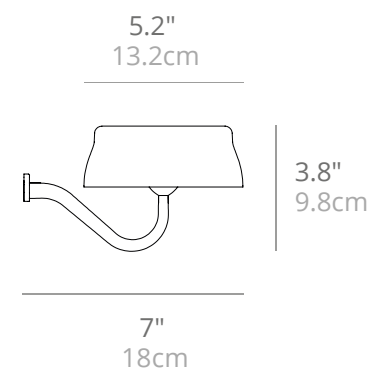

ACCESSORIES INCLUDED

Charging cable with USB-C input

Kit for magnetic attachment

Charger not included