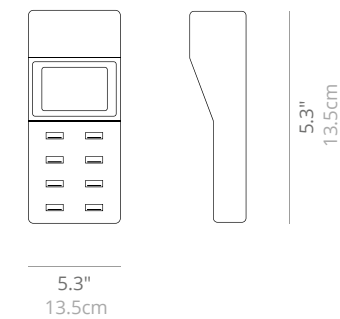

Multi-socket usb charger 8pcs

40W
INPUT: AC 100-240V | 50-60Hz OUTPUT: 5Vdc - max 8A (8 pcs.)

USB multi-socket charger (8 x USB-A). Can charge of up to 8 devices simultaneously. A graphic display shows the level of the batteries being charged. Particularly suitable for professional use.

→ LD0340RA