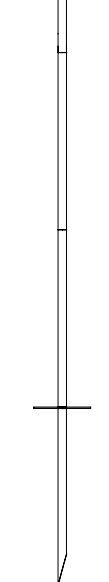

Sister Light Stake

Sister Light Stake is a battery-operated portable and rechargeable lamp. It is equipped with an electronic control system monitors the remaining autonomy and ensures constant luminous flux until the battery runs out. A customisable multifunctional touch control menu allows you to adjust the light color temperature to 2700-3350-4000K (dynamic white) and to set or exclude the 4-step dimmer function.

The top of the lamp, magnetized on the stem (convertible to mechanical attachment), can be detached to become an emergency lamp. Equipped with a 3-rod kit that allows you to adjust the height of the lamp from minimum 22.8 inches to maximum of 41.7 inches.

TECHNICAL DATA

LED DIMMER • 3W • 250-260-270lm
2700-3150-4000K • IP6 • CRI>90
100-240V • 50-60Hz • 5Vdc max 2A

5.2"
13.2cm

0.4"
1.2cm

41.7"
106cm

32.6"
83cm

22.8"
58cm

ACCESSORIES INCLUDED

Charging cable with USB-C input

Kit for magnetic attachment

3-Rod Kit

Charger not included