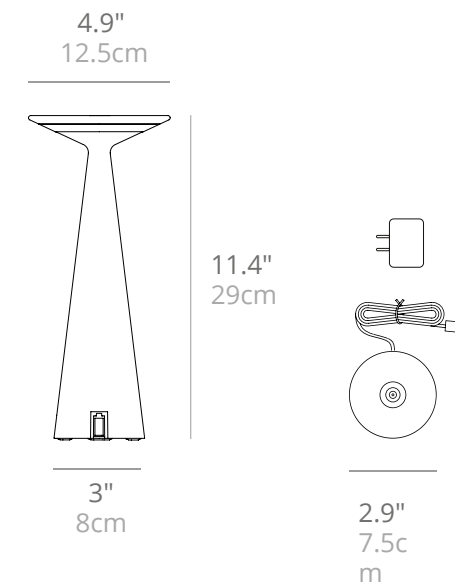

TECHNICAL DATA

LED DIMMER • 2.2W • 166-178lm
2700K • IP54 • CRI>80
100-240V • 50-60Hz • 5Vdc max 1A

Rechargeable and replaceable lithium battery pack
Battery lasts about 9 hours at full power
Charging time at 1A: 6 - 8 hours
Painted die-cast aluminium fixture
Polycarbonate diffuser
Suitable for indoor or outdoor use