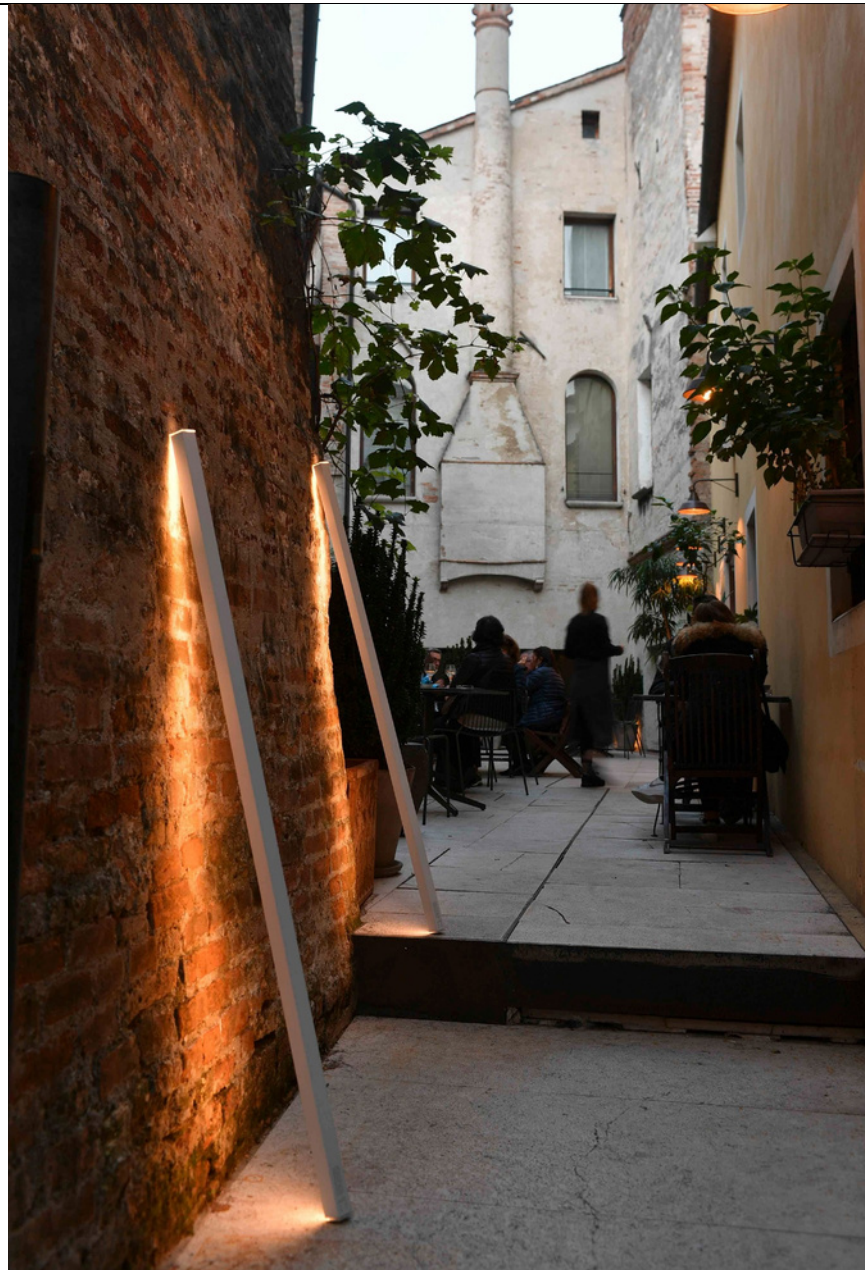

Pencil

Pencil is a battery-operated portable and rechargeable lighting module, available in three sizes. Thanks to its dedicated accessories, it can become a floor, table, wall, and suspension lamp. It is equipped with: electronic control system that monitors the remaining autonomy and ensures constant luminous flux until the battery runs out, dimmer touch control and a light colour temperature selection function, 2700-3150-4000K (dynamic white).

TECHNICAL DATA

Small

LED DIMMER • 6W • 530-590-680lm
2700-3150-4000K • IP65 • CRI>90
100-240V • 50-60Hz • 19Vdc max 2.5A

Medium

LED DIMMER • 12W • 1050-1180-1350lm
2700-3150-4000K • IP65 • CRI>90
100-240V • 50-60Hz • 19Vdc max 2.5A

Large

LED DIMMER • 18W • 1340-1500-1700lm
2700-3150-4000K • IP65 • CRI>90
100-240V • 50-60Hz • 19Vdc max 2.5A