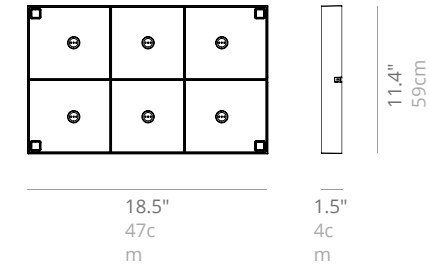

→ LD0490RP

Modular up to 50pcs

Multi-contact charging base (Olivia, Ofelia) 6pcs

45W
INPUT: AC 100-240V | 50-60Hz OUTPUT: 9Vdc

Modular multi-contact (max 6 pcs.) charging base: they can be stacked (up to max 3 levels) to simultaneously charge multiple set of lamps. Particularly suitable for professional use.