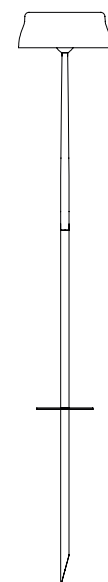

0.4"
1.2cm

41.7"
106cm