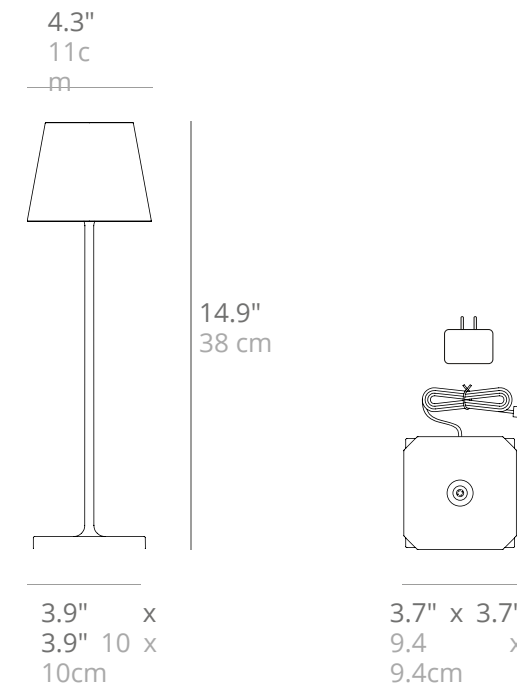

TECHNICAL DATA

LED DIMMER • 2.2W • 192-200lm
2700-3000K • IP65 • CRI>80
100-240V • 50-60Hz • 5Vdc max 1A

Rechargeable and replaceable lithium battery pack
Battery lasts about 9 hours at full power
Charging time at 1A: 6 - 7 hours
Painted die-cast aluminium fixture
Polycarbonate diffuser
Painted models are suitable for indoor or outdoor use