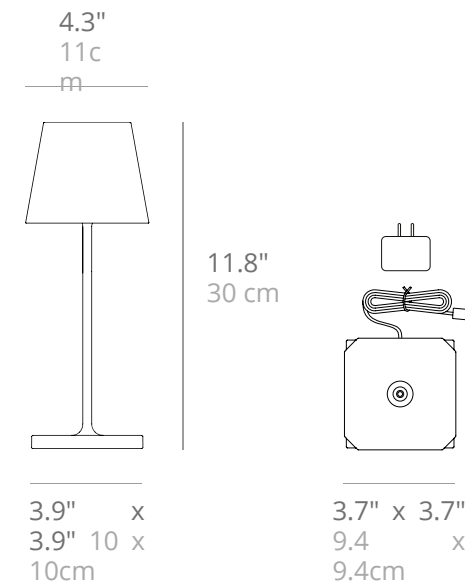

TECHNICAL DATA

LED DIMMER • 2.2W • 192-200lm
2700-3000K • IP65 • CRI>80
100-240V • 50-60Hz • 5Vdc max 1A

Rechargeable and replaceable lithium battery pack
Battery lasts about 9 hours at full power
Charging time at 1A: 6 - 7 hours
Painted die-cast aluminium fixture
Polycarbonate diffuser
Painted models are suitable for indoor or outdoor use